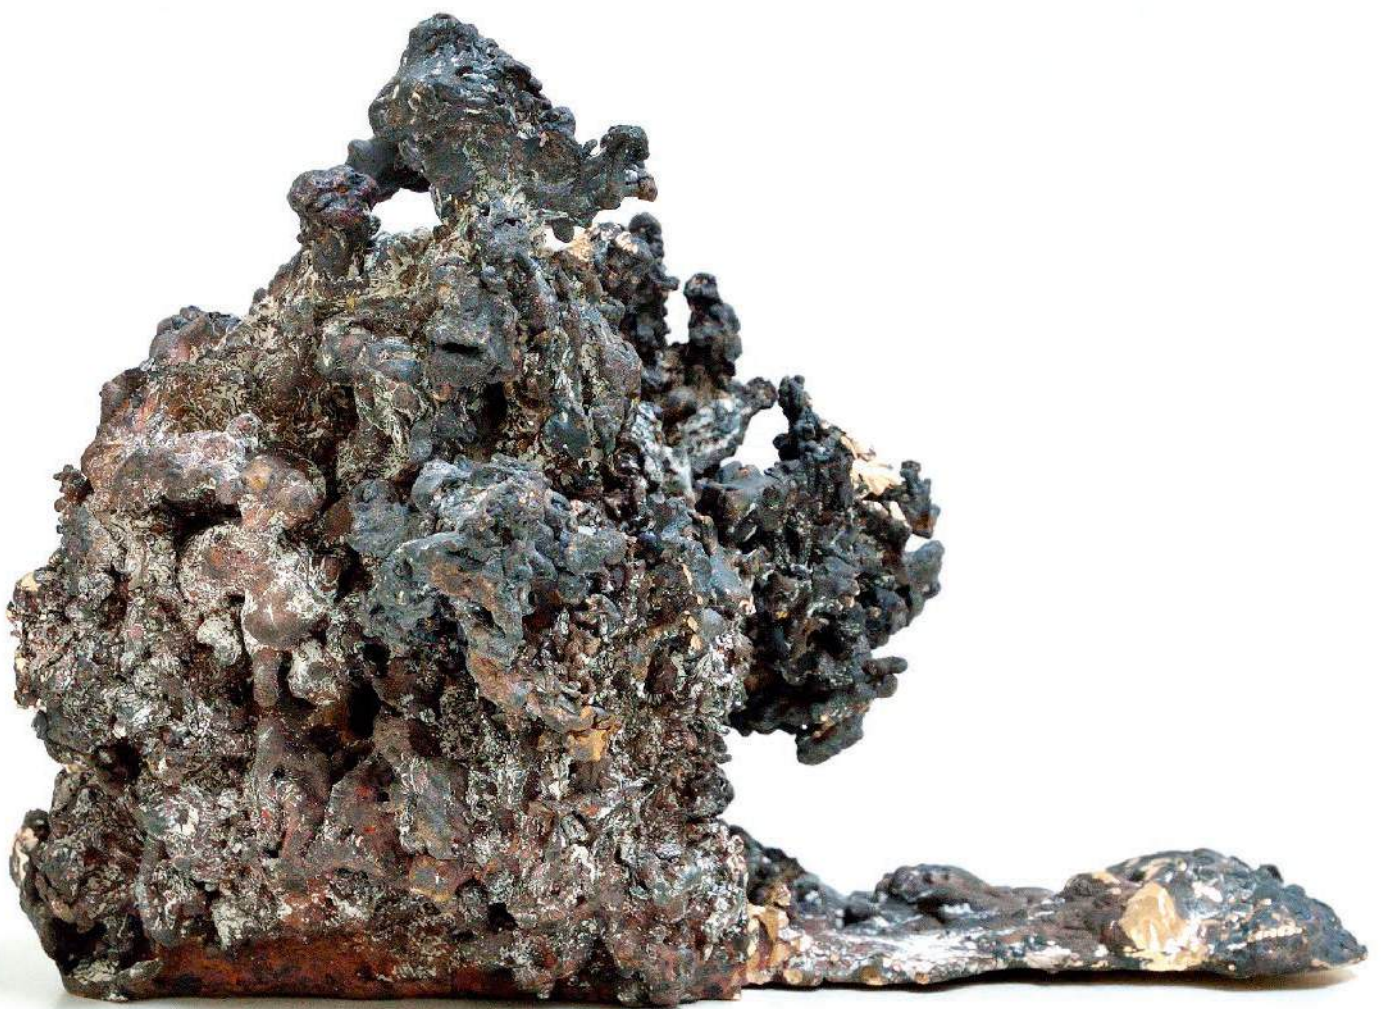

METEORITE (SOL)
2019, black steel, masterpiece, H 75 x ø 90 cm

PIERRE DE JULES I, CONCRETION (JULESSTONE)

2018, Bronze, unique piece of art, H 14 x 19,5 x 14,5 cm, 3,8 kg

Private collection